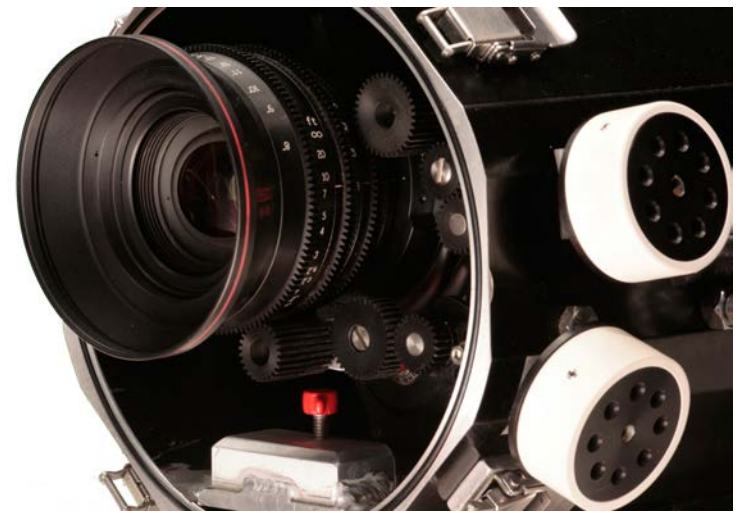

Underwater housing for **RED DRAGON** Camera

- Up to 5K resolution and 120fps (300fps at 2K).
- 8" Dome port for superior wide angle optics.
- Flat port for macro and close-up shots.
- Precision focus and iris gears.
- Video assist with 60m of cable.
- 2 on-board monitors for precise operating.
- Full range of PL mount lenses available.
- Dual battery system for 3 hours of power.
- Works with REDMOTE to change all settings without the need to open the housing.
- Depth rated to 80m.
- Pressure check security system to avoid leaks.
- 2 x audible/visual water alarms.

The AquaTechnica housing is a totally customised underwater housing, designed to work on TV commercials, drama and other productions requiring high quality, underwater images. Along with the camera and housing, FilmCanaryIslands SL can provide experienced underwater technicians, safety teams and underwater communication systems for film & TV productions. Our services are available world-wide or you can make use of our fantastic underwater locations here in the Canary Islands.

Dual monitors

Flat port for Macro/Close-up photography

Precision gears for focus & iris

Film!CanaryIslands

www.filmcanaryislands.com

Pressurised seal check system

REDMOTE connects through the housing at the surface